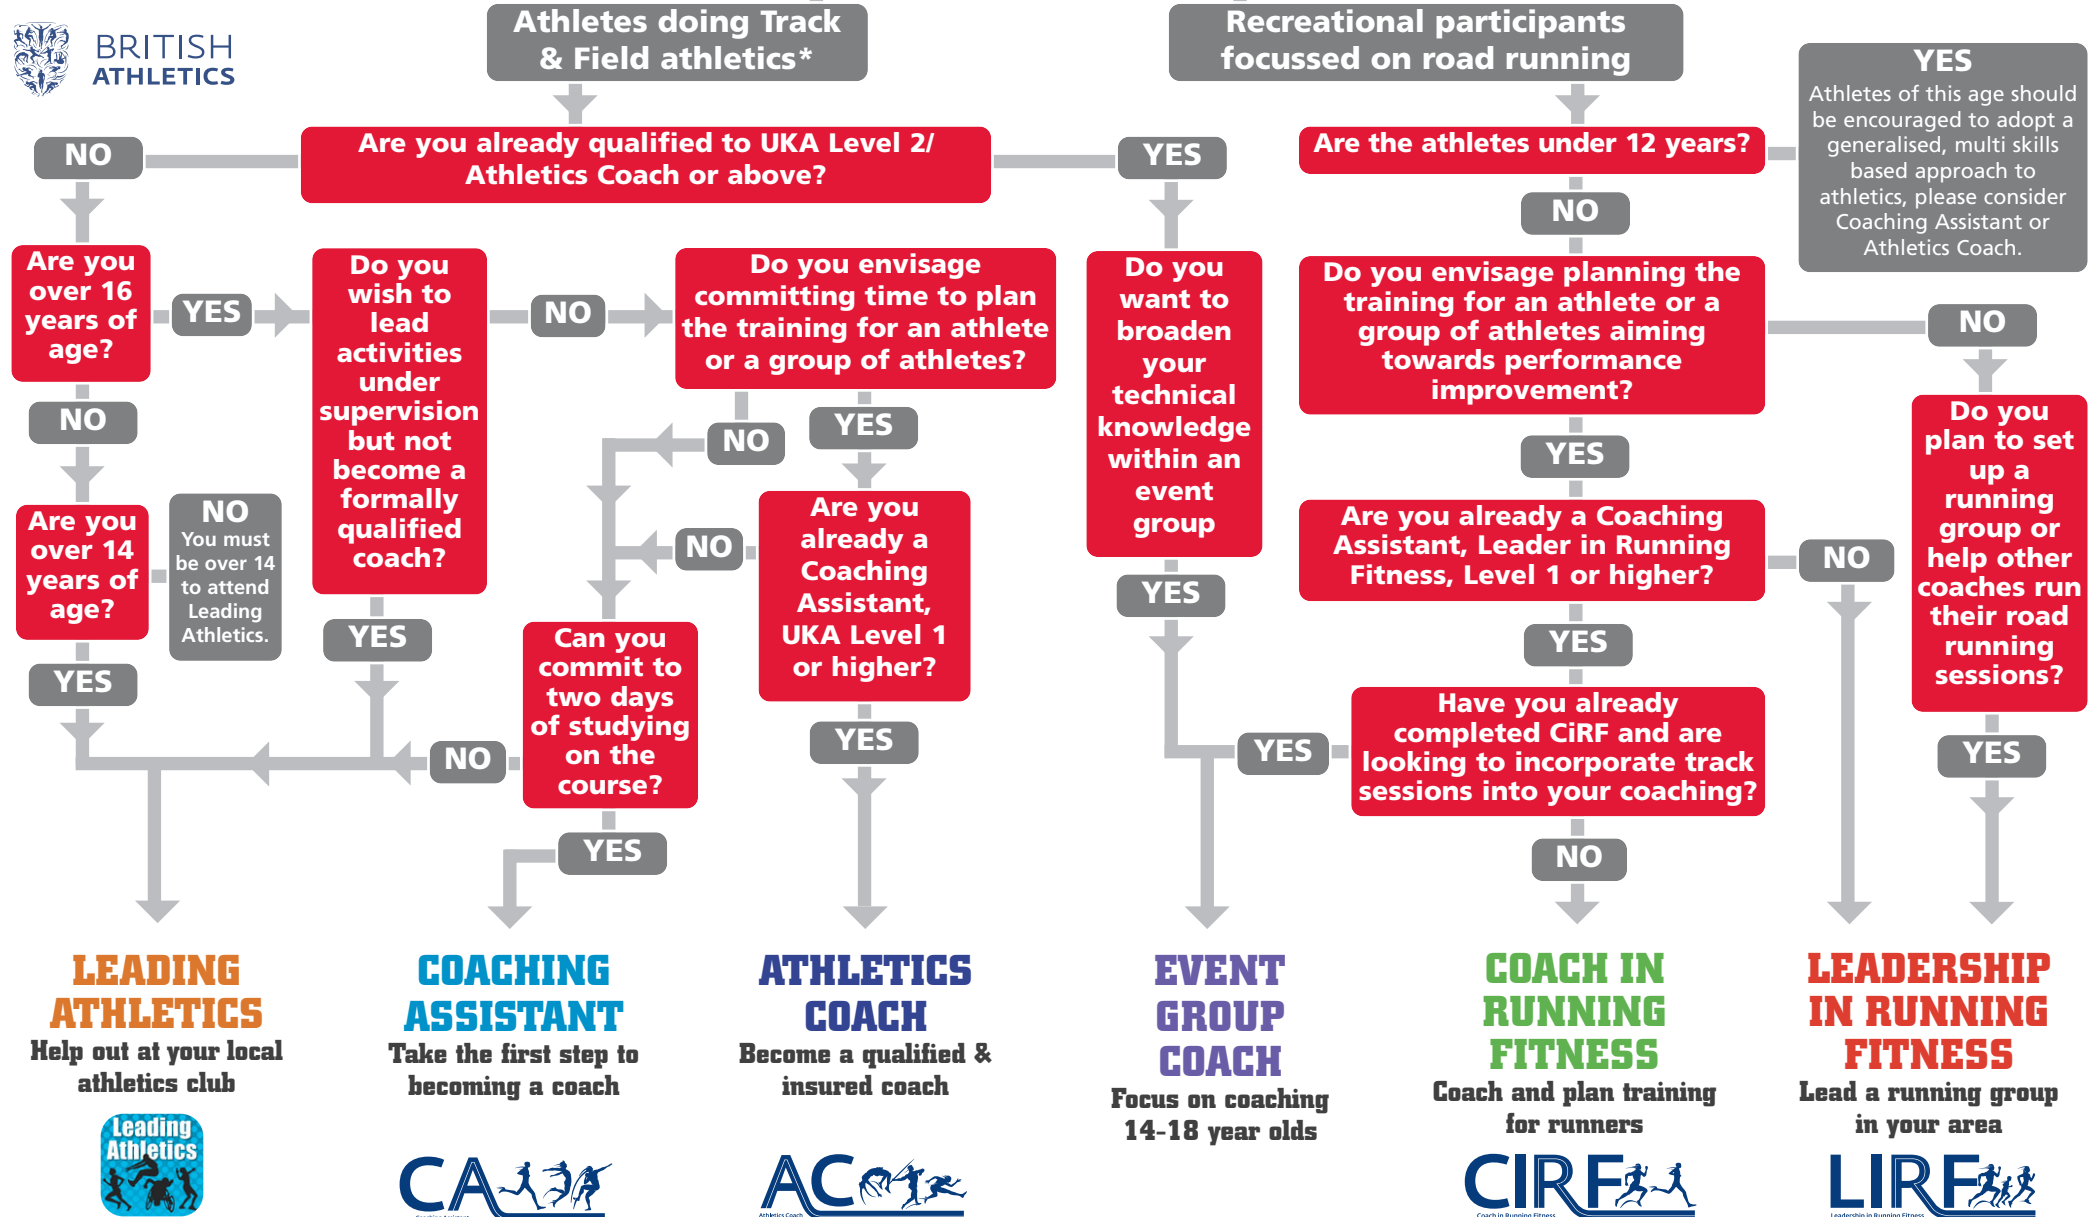

Which coaching or leadership course is for you?

The Government's new DBS (formerly CRB) process means that you need to send your DBS Certificate to Athletics Welfare. See www.englandathletics.org/DBS for details.

Who do you plan to work with?

for more information on these courses visit:
www.englandathletics.org/courses

LEADING ATHLETICS
Help out at your local athletics club

COACHING ASSISTANT
Take the first step to becoming a coach

ATHLETICS COACH
Become a qualified & insured coach

EVENT GROUP COACH
Focus on coaching 14-18 year olds

COACH IN RUNNING FITNESS
Coach and plan training for runners

LEADERSHIP IN RUNNING FITNESS
Lead a running group in your area